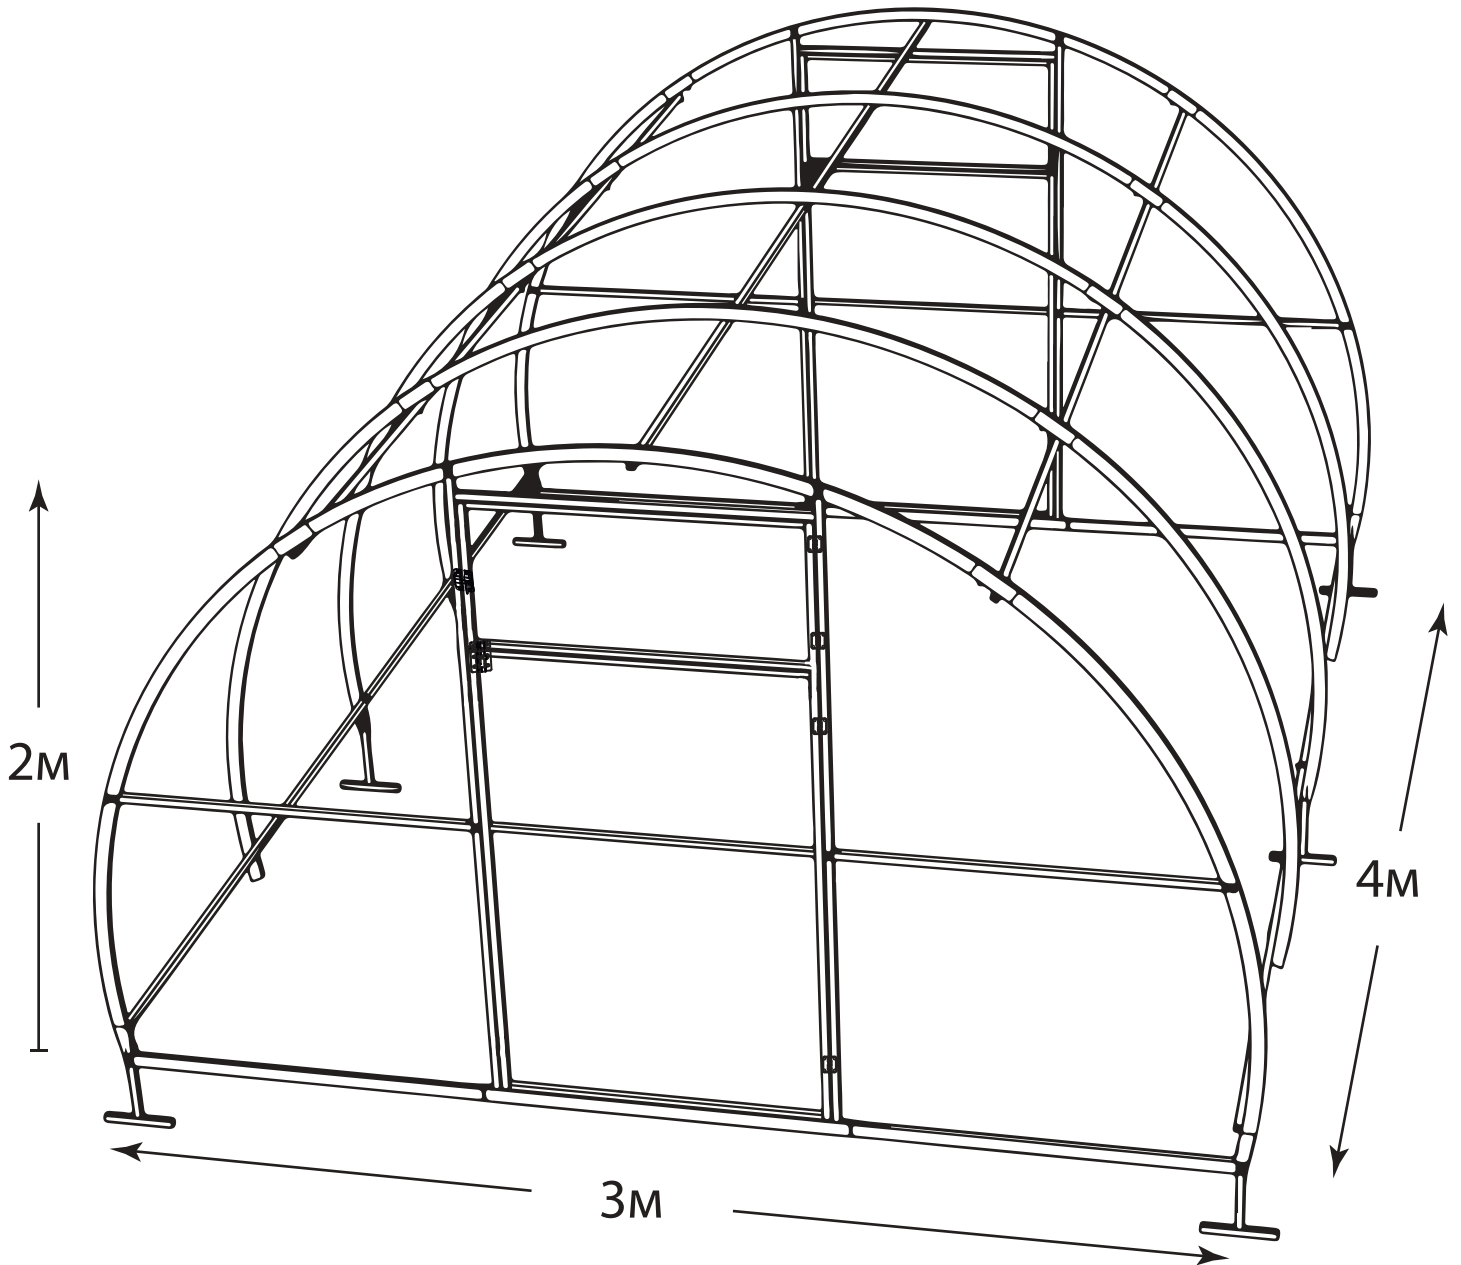

DANCOVER[®]

Manual
for
Greenhouse Strong Nova
3m Series

GREENHOUSE STRONG NOVA

BASIC KIT 3x4m (+ EXTENSION KITS (2m))

The company reserves the right to change the design in order to improve the consumer qualities of the product. Due to continuous improvement of product design and technological process there may be some minor differences between the datasheet and the product that do not reduce the consumer qualities of the product.

BASIC KIT 3x4m

1

10506

+

3006

+

2006

x4