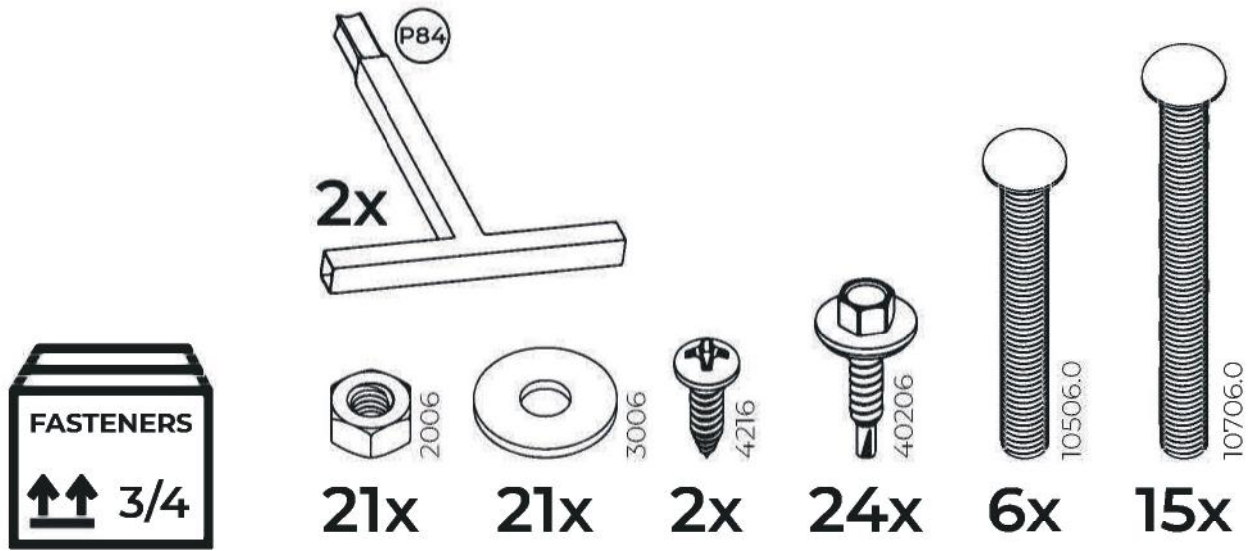

DANCOVER[®]

Manual
for
Greenhouse Strong Nova
3m Series

GREENHOUSE STRONG NOVA

BASIC KIT 3x4m (+ EXTENSION KITS (2m))

The company reserves the right to change the design in order to improve the consumer qualities of the product. Due to continuous improvement of product design and technological process there may be some minor differences between the datasheet and the product that do not reduce the consumer qualities of the product.

BASIC KIT 3x4m

1

10506

+

3006

+

2006

x4