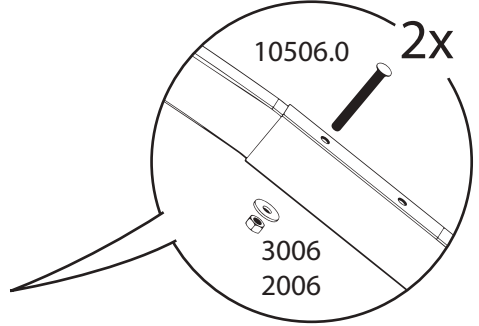

1

10506

+

3006

+

2006

x4

P37

P36

10506.0

2x

3006
2006

P36

2x