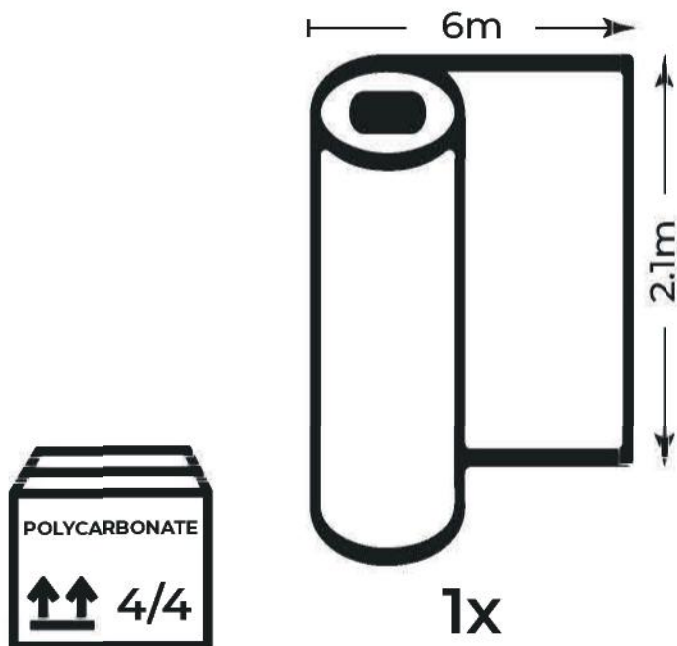

EXTENSION KIT + 2m