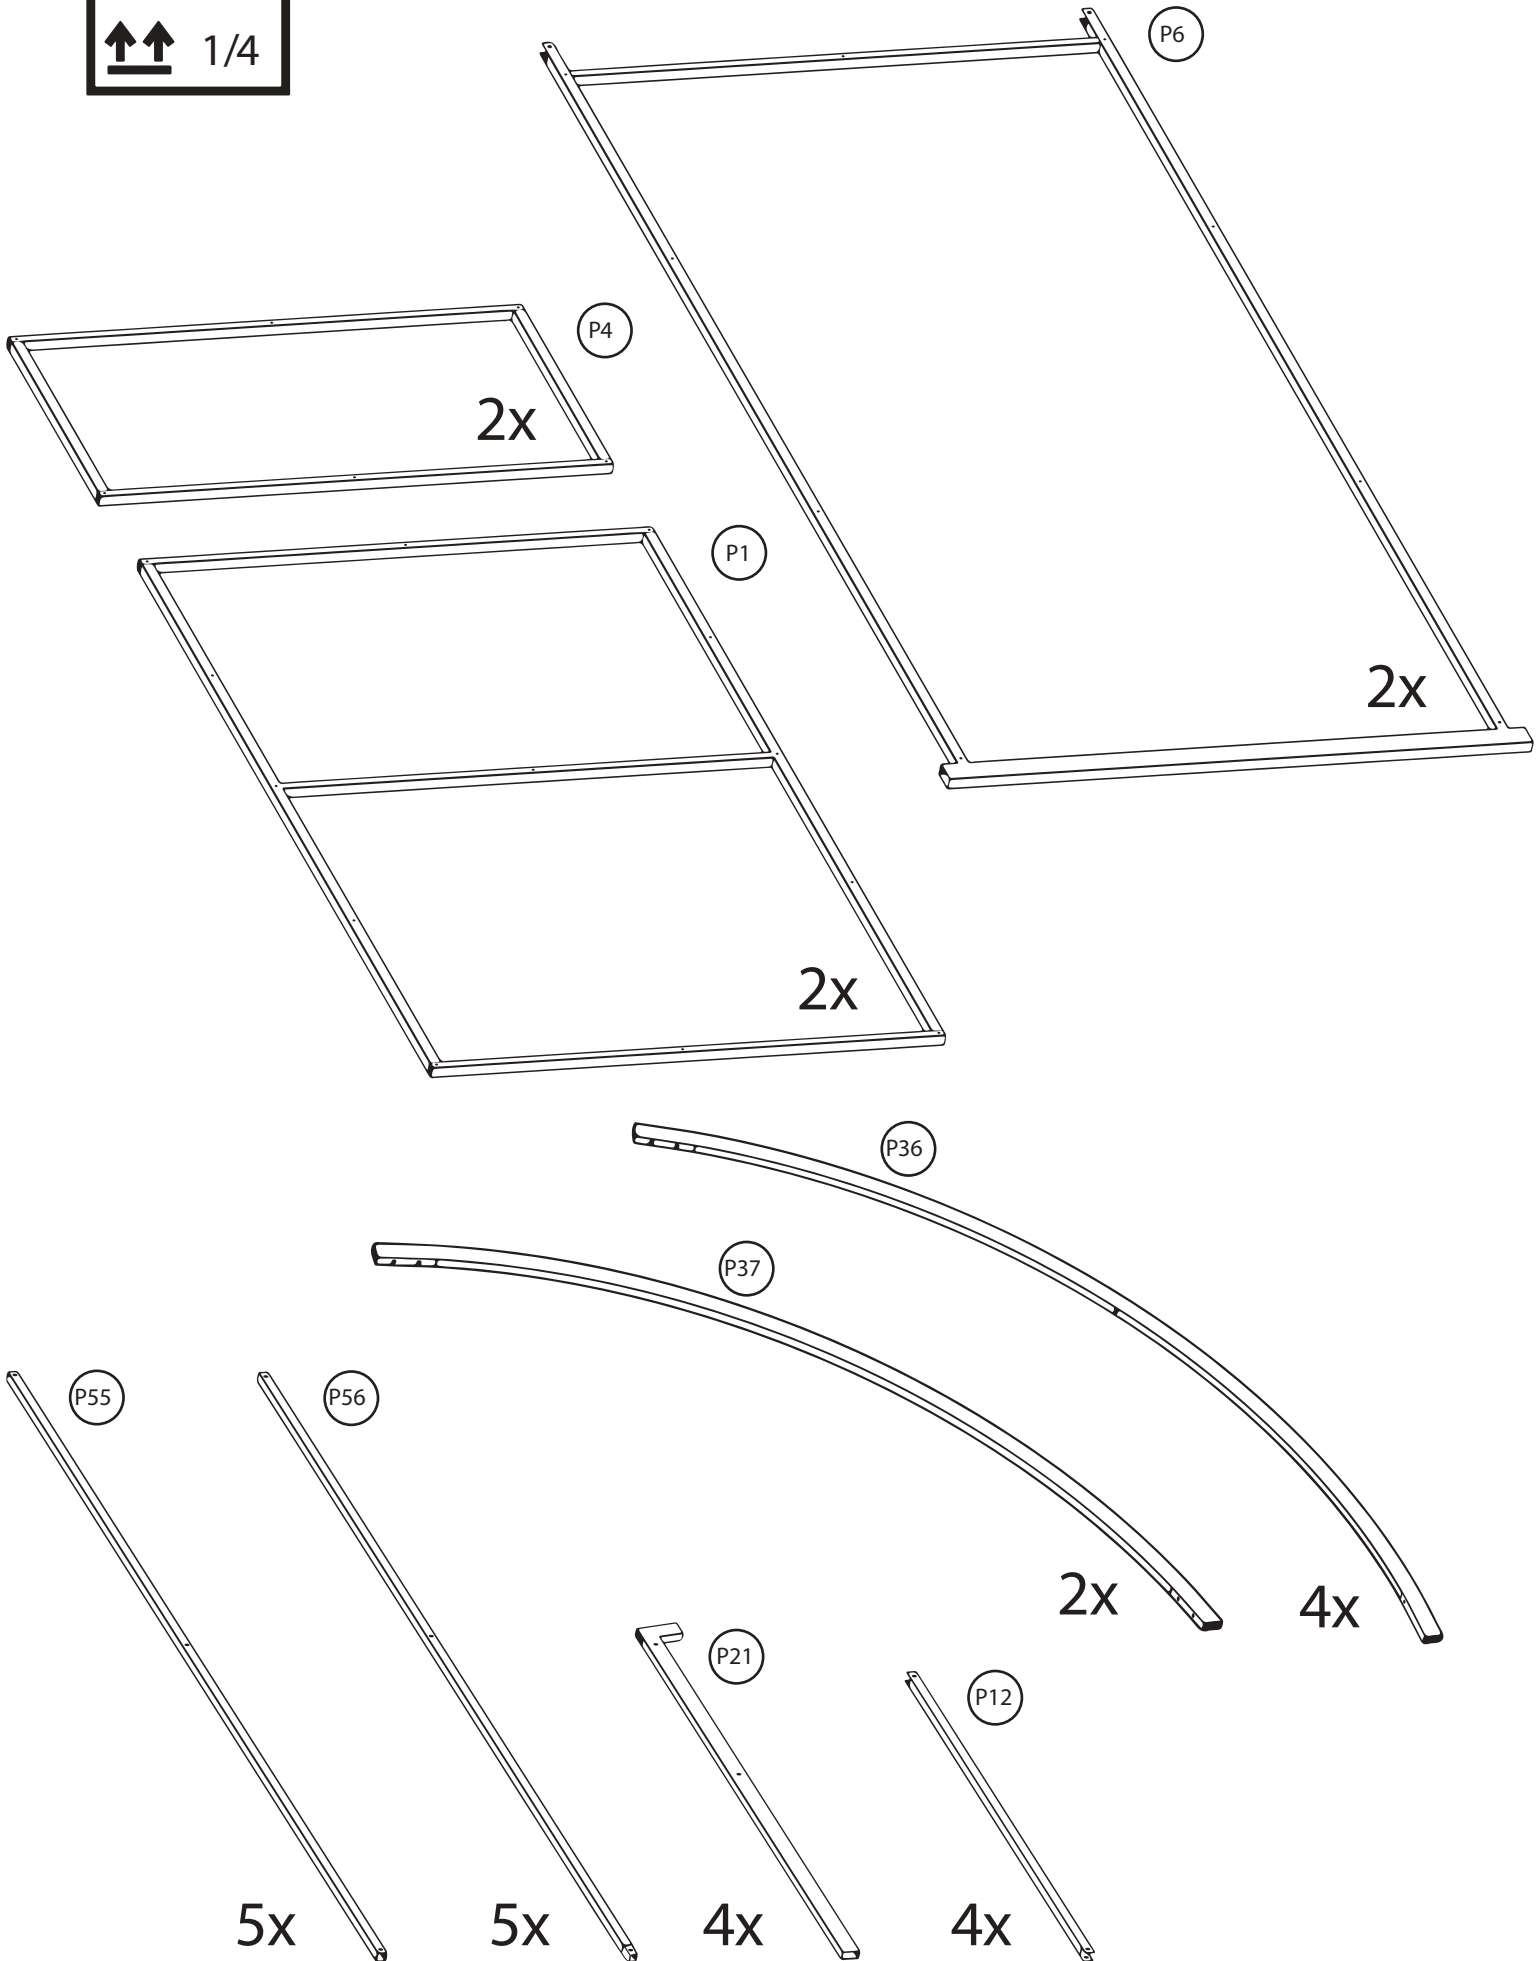

BASIC KIT 3x4m