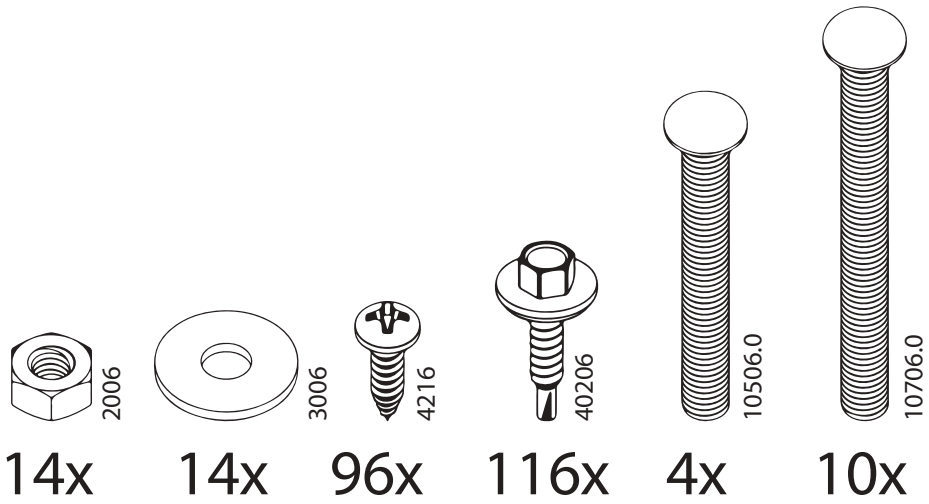

DANCOVER[®]

Manual
for
Greenhouse Strong Nova
3m Series

GREENHOUSE STRONG NOVA

BASIC KIT 3x4m (+ EXTENSION KITS (2m))

The company reserves the right to change the design in order to improve the consumer qualities of the product. Due to continuous improvement of product design and technological process there may be some minor differences between the datasheet and the product that do not reduce the consumer qualities of the product.

BASIC KIT 3x4m

1

10506

+

3006

+

2006

x4

EXTENSION KIT + 2m

9 (REPEAT THE STEP FOR EACH EXTENSION KIT)

3x 2.1x6m

=4

4x 2.1x6m

=8

5x 2.1x6m

=12