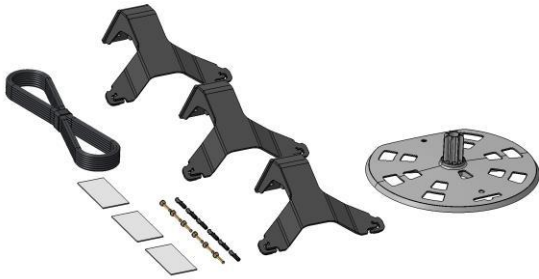

**CUCUMBER BUDDY Manual**

---

**Package contents:**

- 3x wall mounts
- 1x cord
- 1x base
- 3x adhesive tapes
- 6x screws
- 6x dowels

**Option 1:**

Fix the double faces adhesive tapes with the wall mounts on a wall or window. Mind a gap about 1m between.

**Option 2, step 1:**

Fix one wall mount with 2 dowels and 2 screws.

**Option 2, step 2:**

Repeat step 1 for the other 2 wall mounts. Mind a gap about 1m between.

**Final step:**

Lead the cord through the wall mounts and fix the base on the bottom.