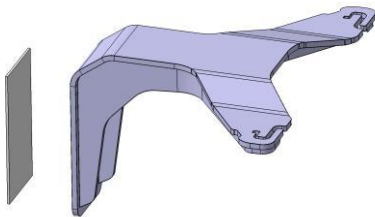

**CUCUMBER BUDDY Manual**

---

**Package contents:**

- 3x wall mounts
- 1x cord
- 1x base
- 3x adhesive tapes
- 6x screws
- 6x dowels

**Option 1:**

Fix the double faces adhesive tapes with the wall mounts on a wall or window. Mind a gap about 1m between.

**Option 2, step 1:**

Fix one wall mount with 2 dowels and 2 screws.

**Option 2, step 2:**

Repeat step 1 for the other 2 wall mounts. Mind a gap about 1m between.

**Final step:**

Lead the cord through the wall mounts and fix the base on the bottom.