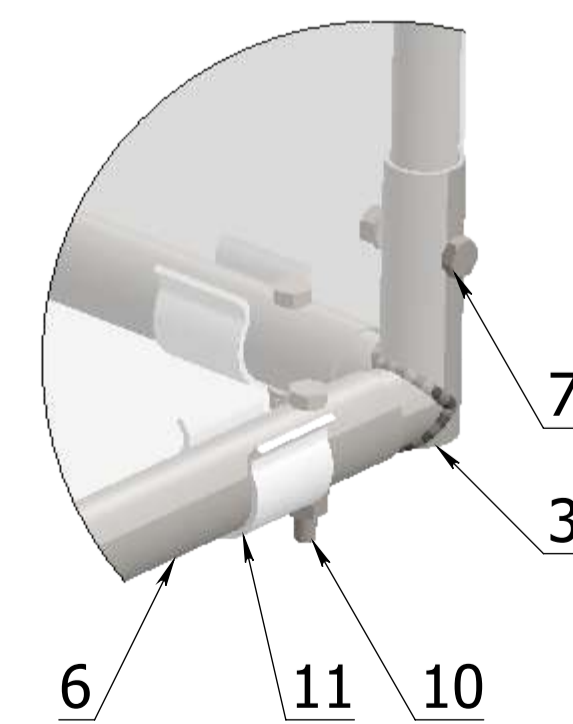

DANCOVER[®]

Manual
for
Greenhouse Tunnel
0,8x6,25x0,8m

N (1 : 2)

M (1 : 2)

O (1 : 2)

Part no.	Description	Qty.
1	Arch TF_T_0.8x0.8.000.01.0	6
2	15P - CORNER CONNECTOR (TRIPLE)	2
3	15L - CORNER CONNECTOR (TRIPLE)	2
4	14 - MIDDLE CONNECTOR (TRIPLE)	8
5	Horizontal connector L=742[cm] TF_T_0.8x0.8.000.03.0	2
6	Horizontal connector 121[cm] TF_T_0.8x0.8.000.02.0	10
7	Hexagonal head screw with hexagon socket head ISO 7380 - M6 x 30	12
8	Washer ISO 7089 - 6	36
9	Hexagon nut ISO 4032 - M6	36
10	Hexagonal head screw with hexagon socket head ISO 7380 - M6 x 40	24
11	Clips 25mm	112
12	UV foil 0,8x0,8x6,25mb	1