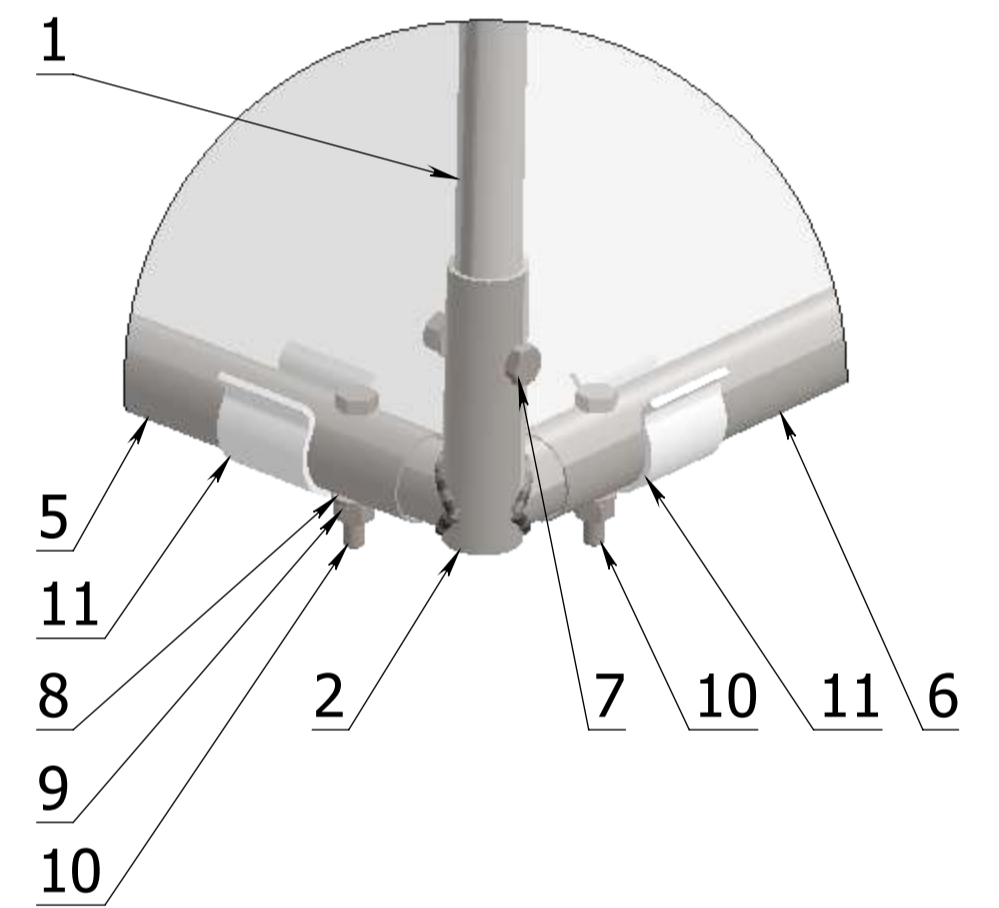

DANCOVER[®]

Manual
for
Greenhouse Tunnel
0,8x6,25x0,8m

N (1 : 2)

M (1 : 2)

O (1 : 2)

Part no.	Description	Qty.
1	Arch TF_T_0.8x0.8.000.01.0	6
2	15P - CORNER CONNECTOR (TRIPLE)	2
3	15L - CORNER CONNECTOR (TRIPLE)	2
4	14 - MIDDLE CONNECTOR (TRIPLE)	8
5	Horizontal connector L=742[cm] TF_T_0.8x0.8.000.03.0	2
6	Horizontal connector 121[cm] TF_T_0.8x0.8.000.02.0	10
7	Hexagonal head screw with hexagon socket head ISO 7380 - M6 x 30	12
8	Washer ISO 7089 - 6	36
9	Hexagon nut ISO 4032 - M6	36
10	Hexagonal head screw with hexagon socket head ISO 7380 - M6 x 40	24
11	Clips 25mm	112
12	UV foil 0,8x0,8x6,25mb	1