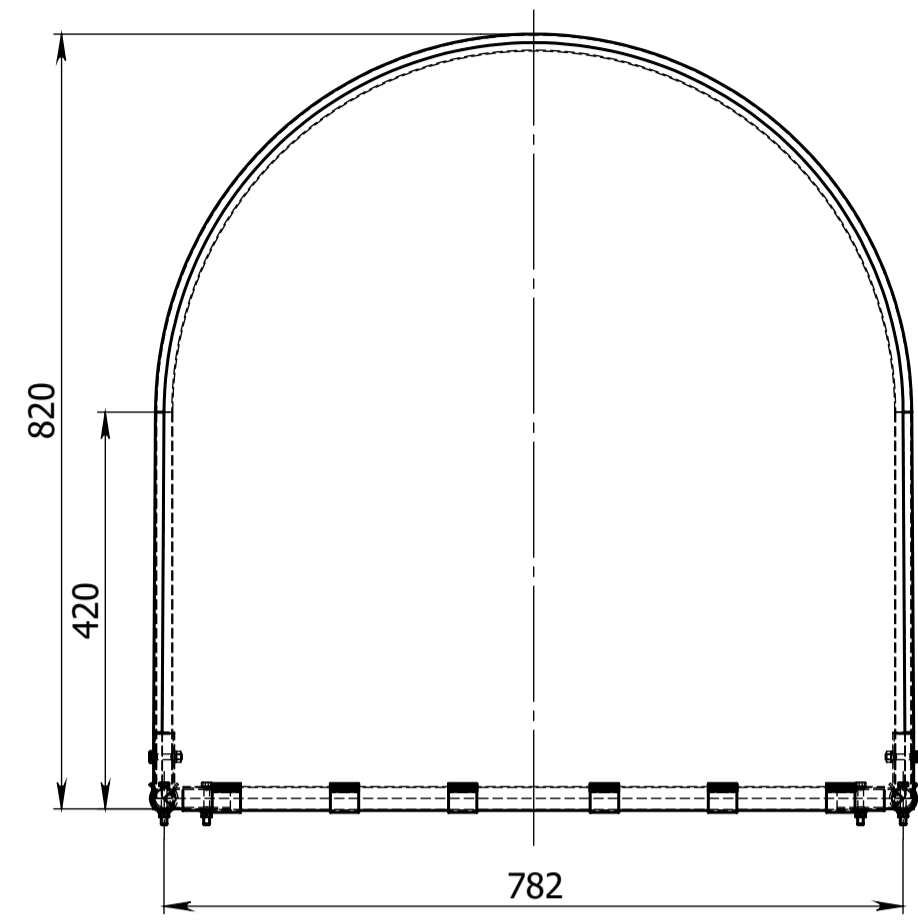

DANCOVER[®]

Manual
for
Greenhouse Tunnel
0,8x6,25x0,8m

N (1 : 2)

M (1 : 2)

O (1 : 2)

Part no.	Description	Qty.
1	Arch TF_T_0.8x0.8.000.01.0	6
2	15P - CORNER CONNECTOR (TRIPLE)	2
3	15L - CORNER CONNECTOR (TRIPLE)	2
4	14 - MIDDLE CONNECTOR (TRIPLE)	8
5	Horizontal connector L=742[cm] TF_T_0.8x0.8.000.03.0	2
6	Horizontal connector 121[cm] TF_T_0.8x0.8.000.02.0	10
7	Hexagonal head screw with hexagon socket head ISO 7380 - M6 x 30	12
8	Washer ISO 7089 - 6	36
9	Hexagon nut ISO 4032 - M6	36
10	Hexagonal head screw with hexagon socket head ISO 7380 - M6 x 40	24
11	Clips 25mm	112
12	UV foil 0,8x0,8x6,25mb	1