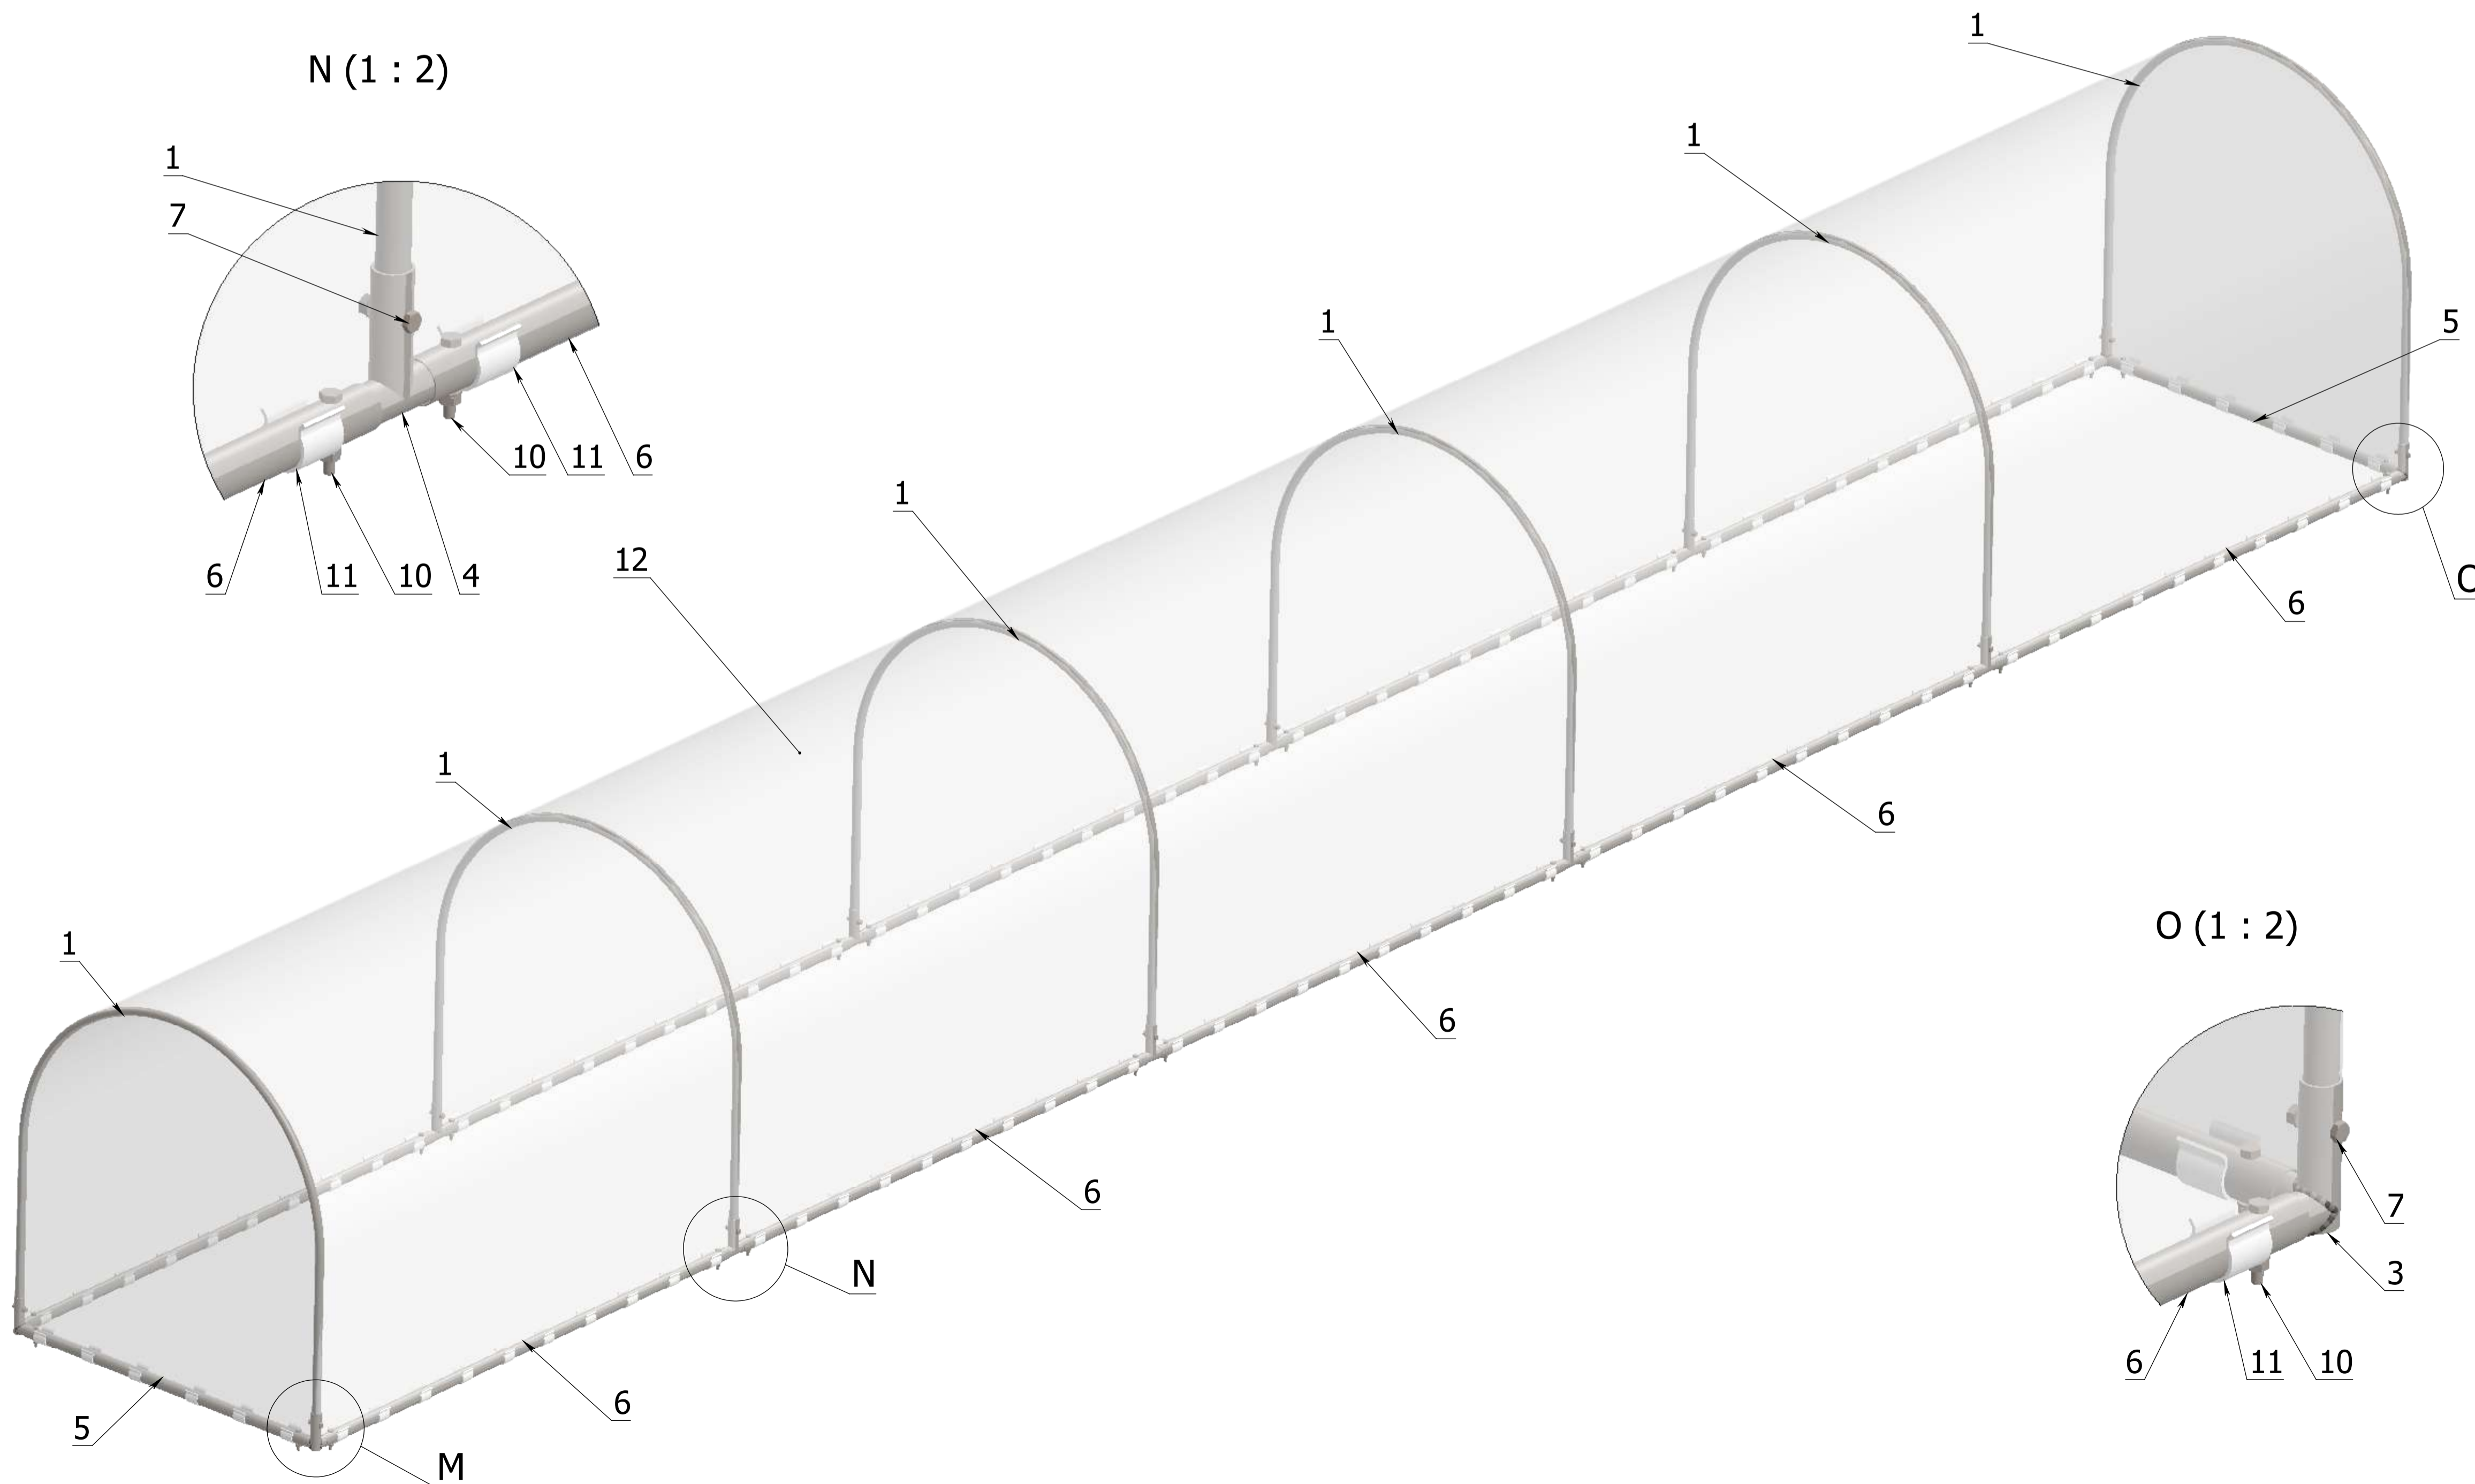

DANCOVER[®]

Manual
for
Greenhouse Tunnel
0,8x6,25x0,8m

N (1 : 2)

M (1 : 2)

O (1 : 2)

Part no.	Description	Qty.
1	Arch TF_T_0.8x0.8.000.01.0	6
2	15P - CORNER CONNECTOR (TRIPLE)	2
3	15L - CORNER CONNECTOR (TRIPLE)	2
4	14 - MIDDLE CONNECTOR (TRIPLE)	8
5	Horizontal connector L=742[cm] TF_T_0.8x0.8.000.03.0	2
6	Horizontal connector 121[cm] TF_T_0.8x0.8.000.02.0	10
7	Hexagonal head screw with hexagon socket head ISO 7380 - M6 x 30	12
8	Washer ISO 7089 - 6	36
9	Hexagon nut ISO 4032 - M6	36
10	Hexagonal head screw with hexagon socket head ISO 7380 - M6 x 40	24
11	Clips 25mm	112
12	UV foil 0,8x0,8x6,25mb	1