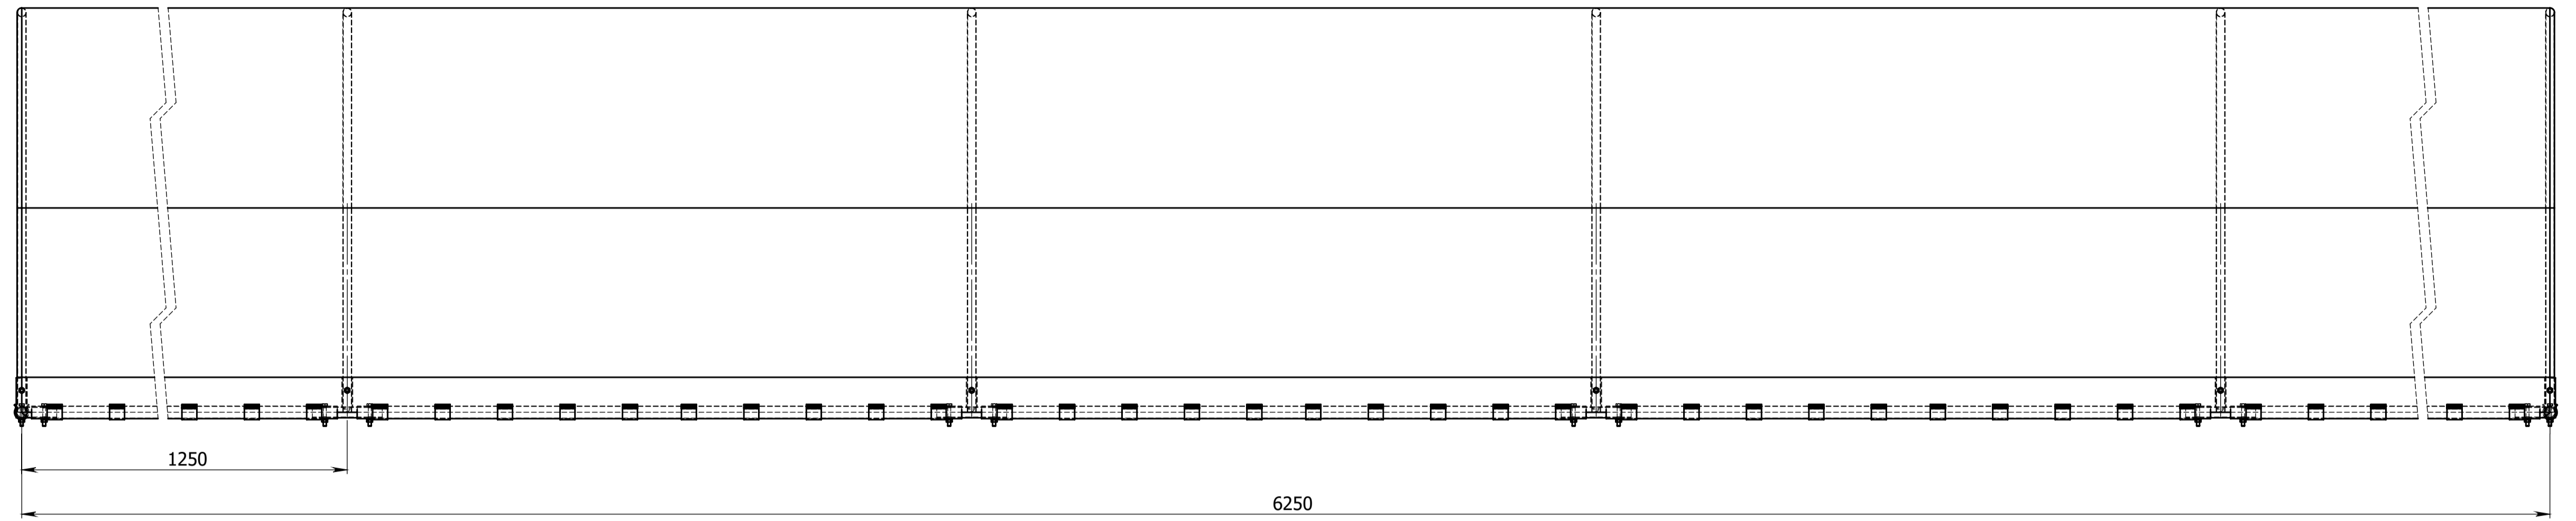

DANCOVER[®]

Manual
for
Greenhouse Tunnel
0,8x6,25x0,8m

N (1 : 2)

M (1 : 2)

O (1 : 2)

Part no.	Description	Qty.
1	Arch TF_T_0.8x0.8.000.01.0	6
2	15P - CORNER CONNECTOR (TRIPLE)	2
3	15L - CORNER CONNECTOR (TRIPLE)	2
4	14 - MIDDLE CONNECTOR (TRIPLE)	8
5	Horizontal connector L=742[cm] TF_T_0.8x0.8.000.03.0	2
6	Horizontal connector 121[cm] TF_T_0.8x0.8.000.02.0	10
7	Hexagonal head screw with hexagon socket head ISO 7380 - M6 x 30	12
8	Washer ISO 7089 - 6	36
9	Hexagon nut ISO 4032 - M6	36
10	Hexagonal head screw with hexagon socket head ISO 7380 - M6 x 40	24
11	Clips 25mm	112
12	UV foil 0,8x0,8x6,25mb	1