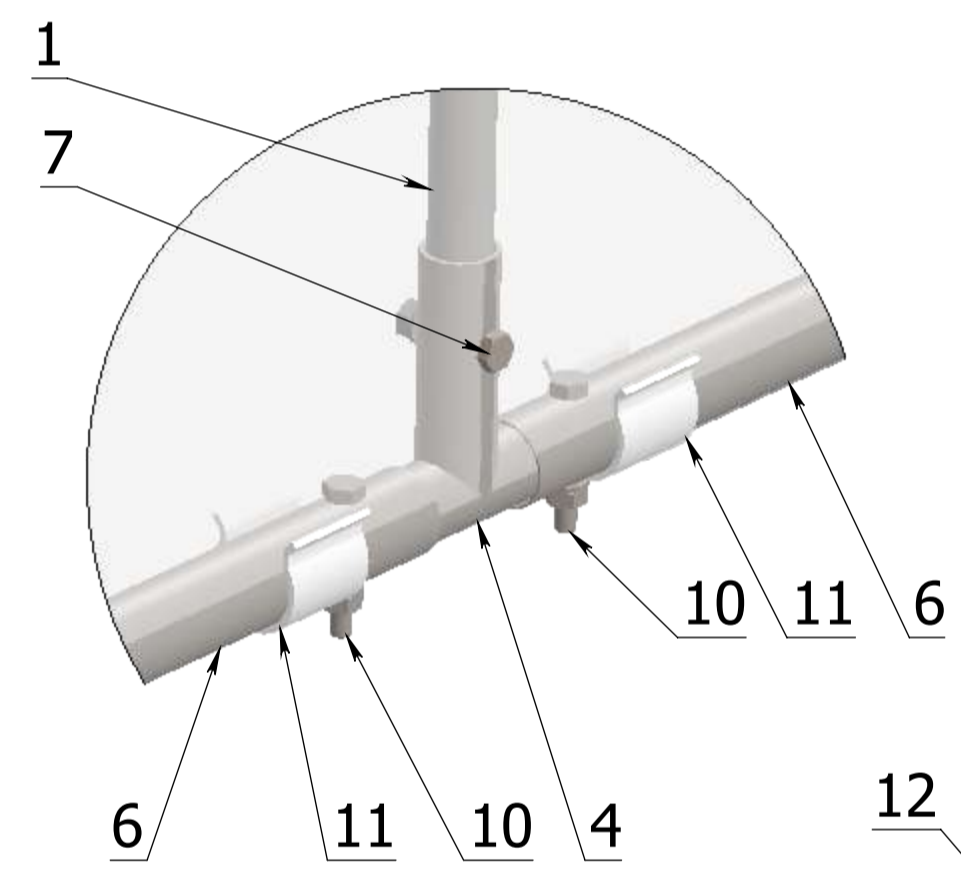

DANCOVER[®]

Manual
for
Greenhouse Tunnel
0,8x6,25x0,8m

N (1 : 2)

M (1 : 2)

O (1 : 2)

Part no.	Description	Qty.
1	Arch TF_T_0.8x0.8.000.01.0	6
2	15P - CORNER CONNECTOR (TRIPLE)	2
3	15L - CORNER CONNECTOR (TRIPLE)	2
4	14 - MIDDLE CONNECTOR (TRIPLE)	8
5	Horizontal connector L=742[cm] TF_T_0.8x0.8.000.03.0	2
6	Horizontal connector 121[cm] TF_T_0.8x0.8.000.02.0	10
7	Hexagonal head screw with hexagon socket head ISO 7380 - M6 x 30	12
8	Washer ISO 7089 - 6	36
9	Hexagon nut ISO 4032 - M6	36
10	Hexagonal head screw with hexagon socket head ISO 7380 - M6 x 40	24
11	Clips 25mm	112
12	UV foil 0,8x0,8x6,25mb	1