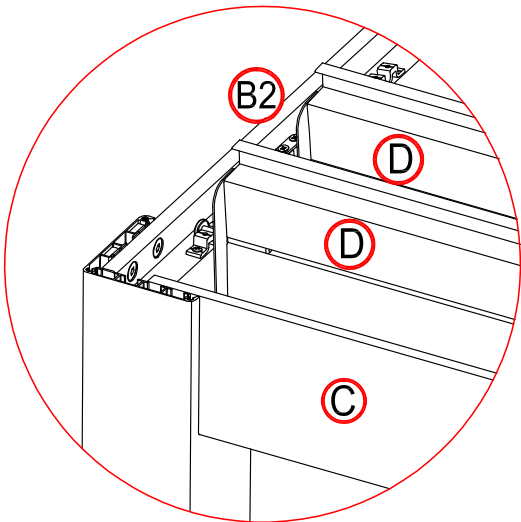

electric screw driver

ladder

1

2

×1 time

×24 times

Make the shutter as vertical.

×4 times