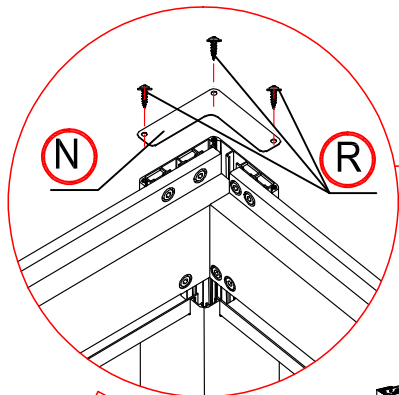

Warning

In snow season or in case of snow forecast open up your shutters in vertical position to avoid any damaging on your pergola.

What you need?

glove

knife

hammer

Safety hat

tapeline

electric screw driver

ladder

1

2

×1 time

×24 times

Make the shutter as vertical.

×4 times