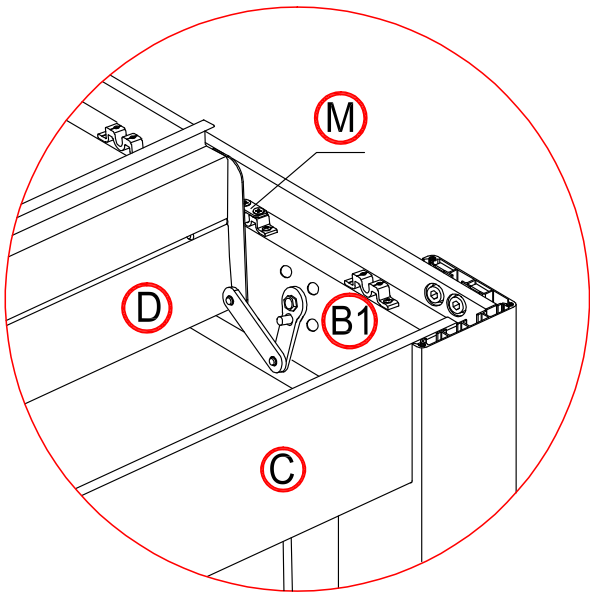

electric screw driver

ladder

1

2

×1 time

×24 times

Make the shutter as vertical.

×4 times