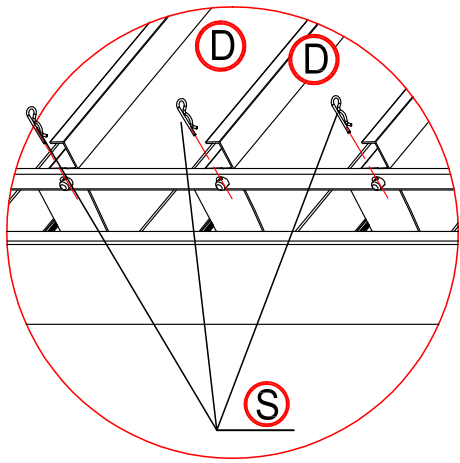

Warning

In snow season or in case of snow forecast open up your shutters in vertical position to avoid any damaging on your pergola.

What you need?

glove

knife

hammer

Safety hat

tapeline

electric screw driver

ladder

1

2

×1 time

×24 times

Make the shutter as vertical.

×4 times