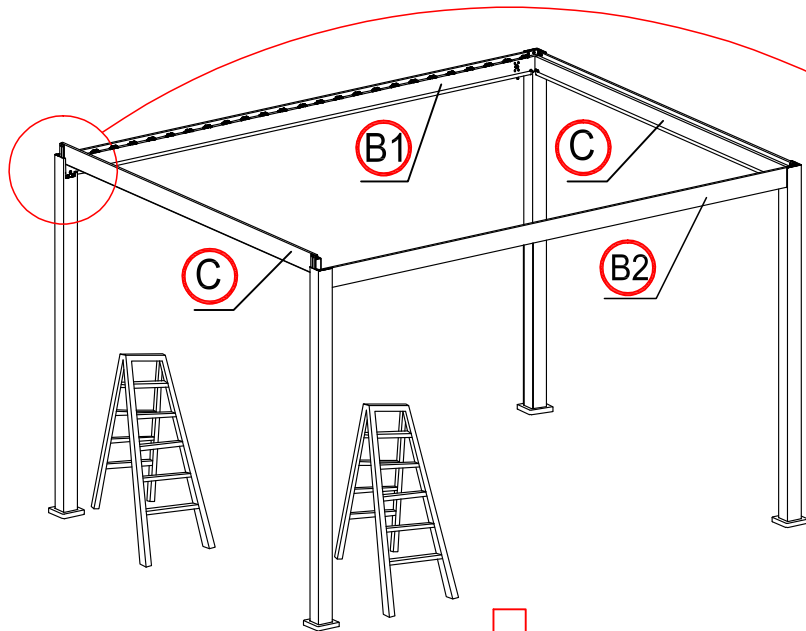

electric screw driver

ladder

1

2

×1 time

×24 times

Make the shutter as vertical.

×4 times