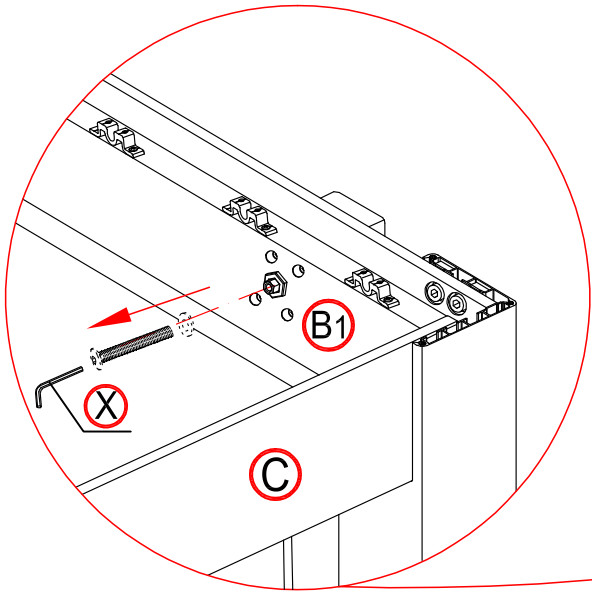

electric screw driver

ladder

1

2

×1 time

×24 times

Make the shutter as vertical.

×4 times