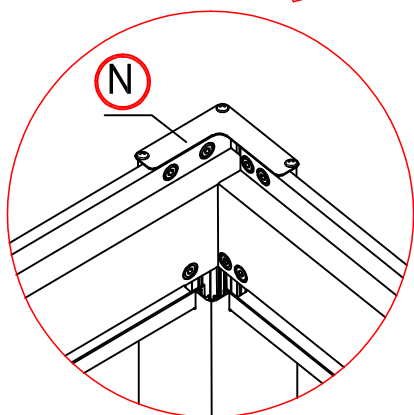

Warning

In snow season or in case of snow forecast open up your shutters in vertical position to avoid any damaging on your pergola.

What you need?

glove

knife

hammer

Safety hat

tapeline

electric screw driver

ladder

1

2

×1 time

×24 times

Make the shutter as vertical.

×4 times