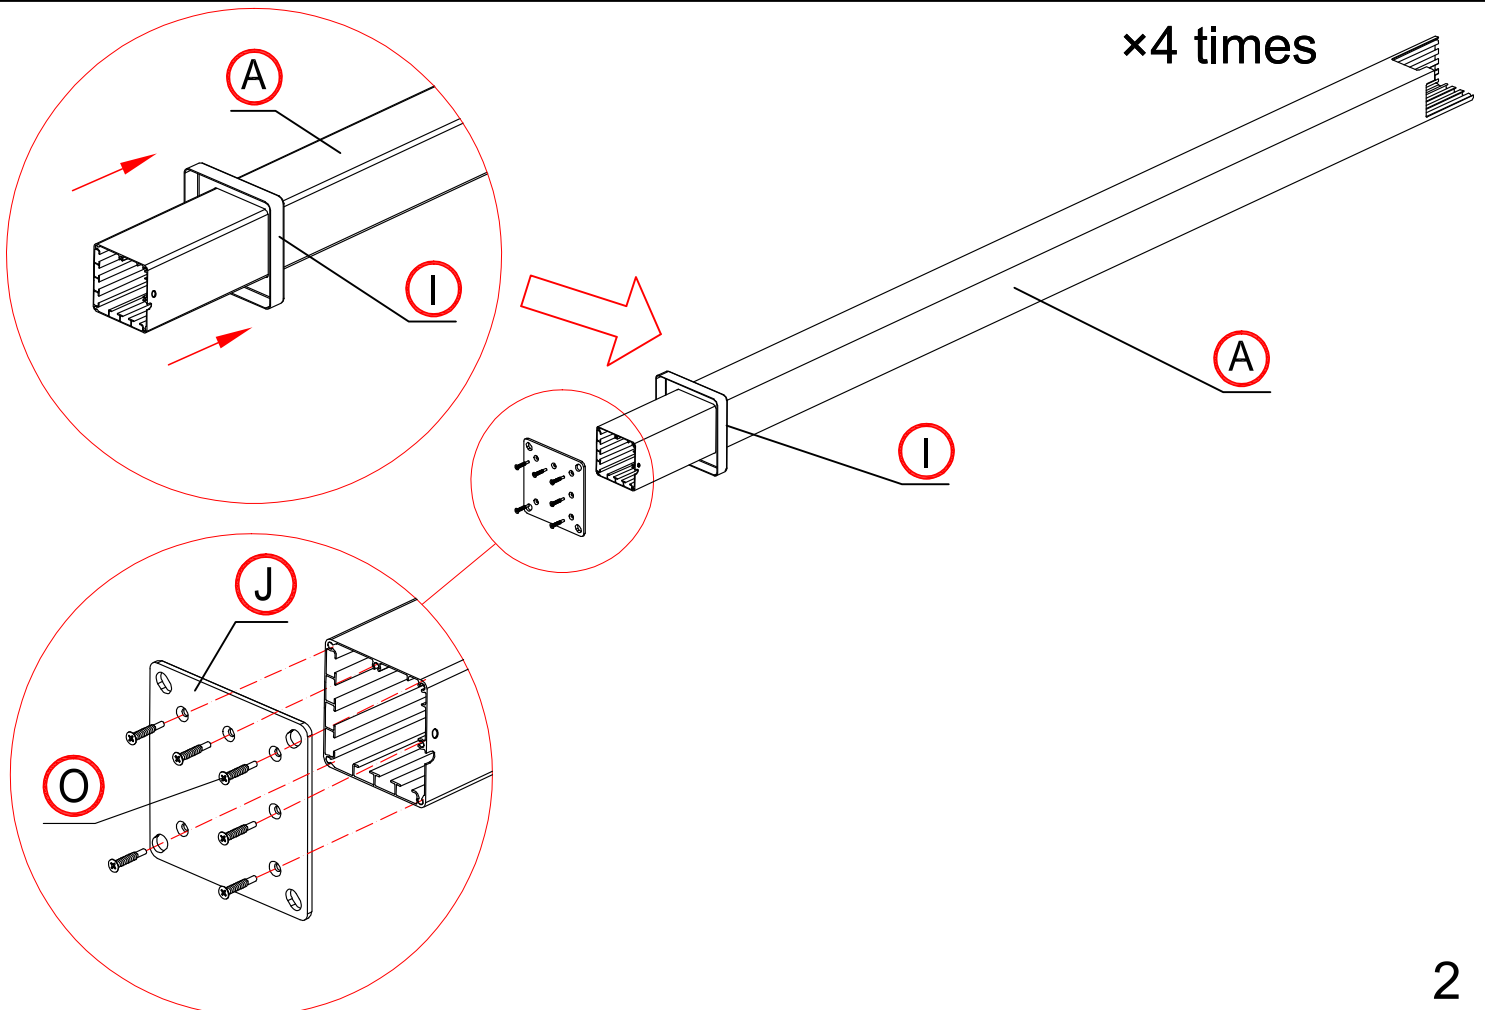

REF	PICTURE	QTY
A		4PCS
B1		1PC
B2		1PC
C		2PCS
D		25PCS
G		1PC
H		1PC

REF	PICTURE	QTY
I		4PCS
J		4PCS
K		51PCS
L		1PC
M		52PCS
N		4PCS
O		24PCS
P	 M5x12mm	104PCS
Q	 4.2x25mm	104PCS

REF	PICTURE	QTY
R	 5.5x19mm	12PCS
S		29PCS
V		1PC
W		16PCS
X		1PC
Y		2PCS

Warning

In snow season or in case of snow forecast open up your shutters in vertical position to avoid any damaging on your pergola.

What you need?

glove

knife

hammer

Safety hat

tapeline

electric screw driver

ladder

1

2

×1 time

×24 times

Make the shutter as vertical.

×4 times