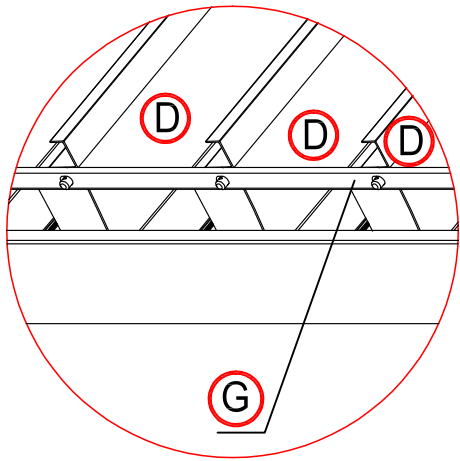

REF	PICTURE	QTY
A		4PCS
B1		1PC
B2		1PC
C		2PCS
D		25PCS
G		1PC
H		1PC

REF	PICTURE	QTY
I		4PCS
J		4PCS
K		51PCS
L		1PC
M		52PCS
N		4PCS
O		24PCS
P	 M5x12mm	104PCS
Q	 4.2x25mm	104PCS

REF	PICTURE	QTY
R	 5.5x19mm	12PCS
S		29PCS
V		1PC
W		16PCS
X		1PC
Y		2PCS

Warning

In snow season or in case of snow forecast open up your shutters in vertical position to avoid any damaging on your pergola.

What you need?

glove

knife

hammer

Safety hat

tapeline

electric screw driver

ladder

1

2

×1 time

×24 times

Make the shutter as vertical.

×4 times