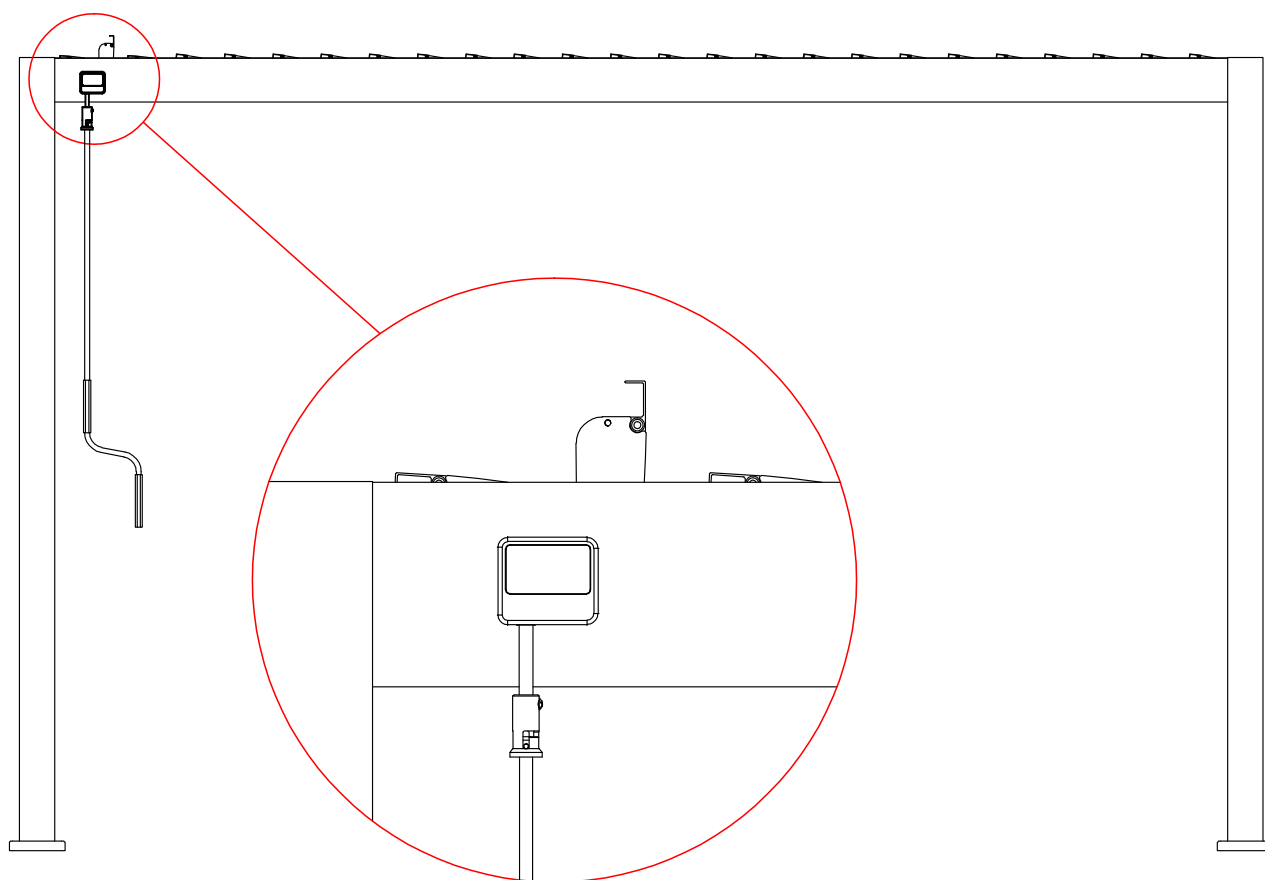

electric screw driver

ladder

1

2

×1 time

×24 times

Make the shutter as vertical.

×4 times