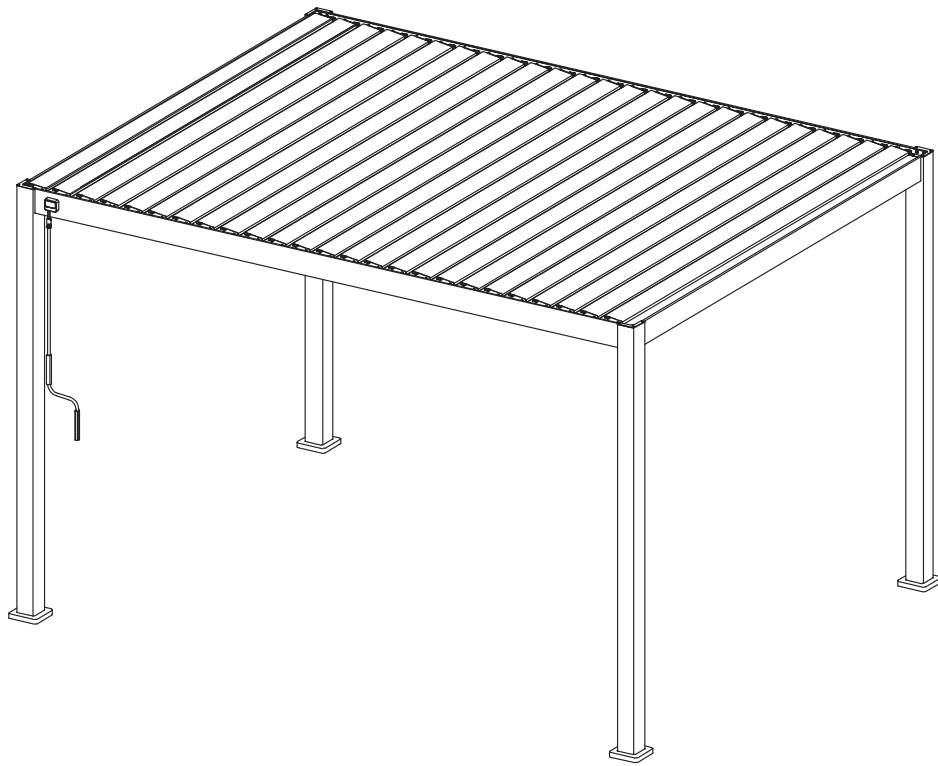

DANCOVER[®]

.com

Manual
for
Pergola Gazebo San Marino
3x4m

3x4m

User Manual

	REF	QTY	REF	QTY	REF	QTY
Carton 1/4	(A)	4PCS	(I)	4PCS	(J)	4PCS
	(K)	51PCS	(L)	1PC	(M)	52PCS
	(N)	4PCS	(O)	24PCS	(P)	104PCS
	(Q)	104PCS	(R)	12PCS	(S)	29PCS
					(V)	1PC
	(W)	16PCS	(X)	1PC	(Y)	2PCS
	User Manual	1SET				
Carton 2/4	(B1)	1PC	(B2)	1PC	(C)	2PCS
	(G)	1PC	(H)	1PC		
Carton 3/4	(D)	13PCS				
Carton 4/4	(D)	12PCS				

REF	PICTURE	QTY
A		4PCS
B1		1PC
B2		1PC
C		2PCS
D		25PCS
G		1PC
H		1PC

REF	PICTURE	QTY
I		4PCS
J		4PCS
K		51PCS
L		1PC
M		52PCS
N		4PCS
O		24PCS
P	 M5x12mm	104PCS
Q	 4.2x25mm	104PCS

REF	PICTURE	QTY
R	 5.5x19mm	12PCS
S		29PCS
V		1PC
W		16PCS
X		1PC
Y		2PCS