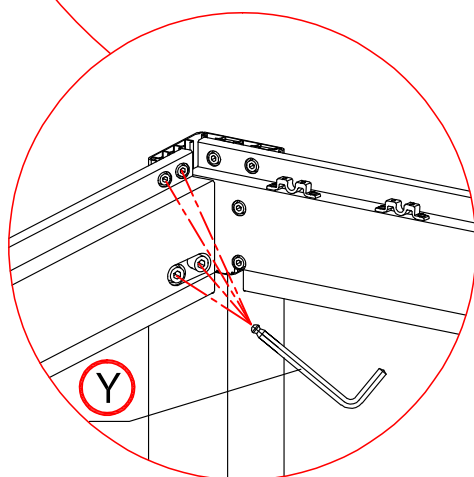

Warning

In snow season or in case of snow forecast open up your shutters in vertical position to avoid any damaging on your pergola.

What you need?

glove

knife

hammer

Safety hat

tapeline

electric screw driver

ladder

1

2

×1 time

×24 times

Make the shutter as vertical.

×4 times