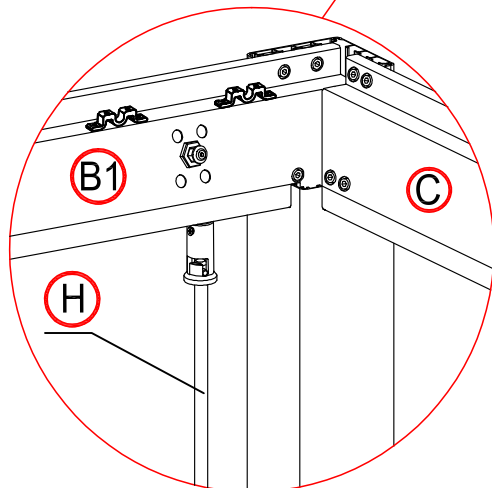

electric screw driver

ladder

1

2

×1 time

×24 times

Make the shutter as vertical.

×4 times