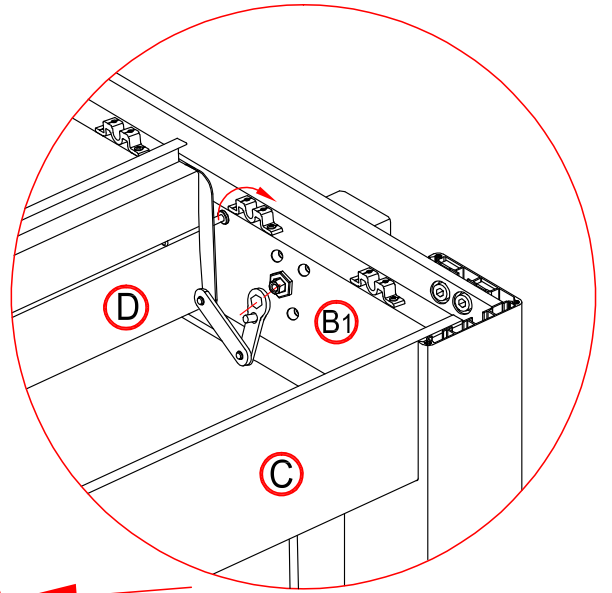

electric screw driver

ladder

1

2

×1 time

×24 times

Make the shutter as vertical.

×4 times