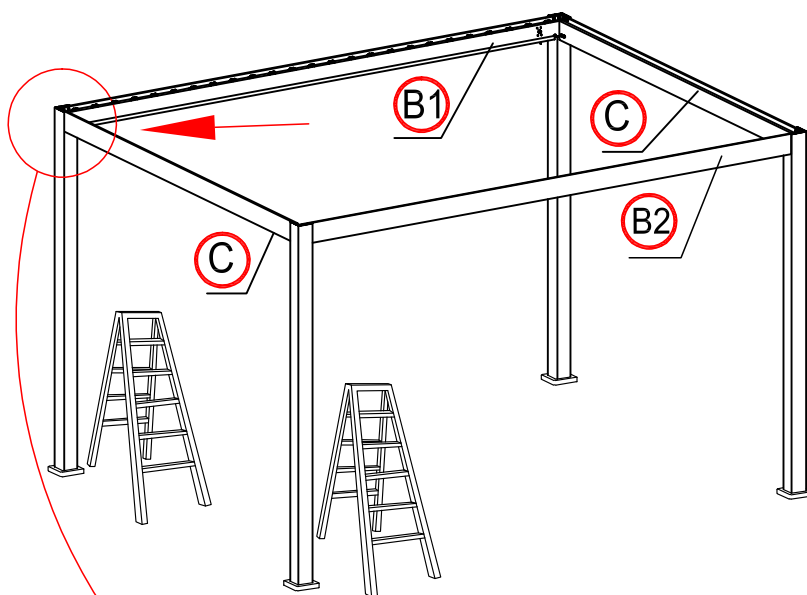

electric screw driver

ladder

1

2

×1 time

×24 times

Make the shutter as vertical.

×4 times