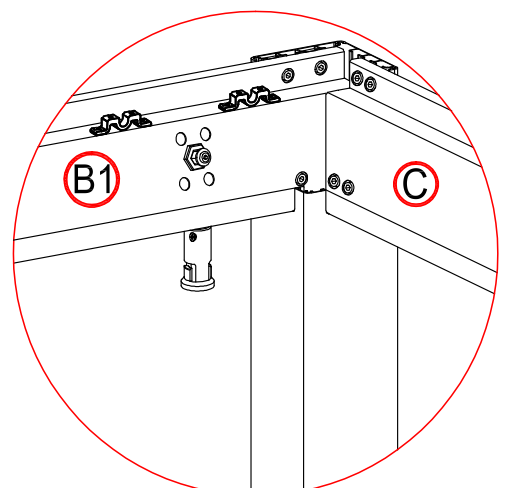

electric screw driver

ladder

1

2

×1 time

×24 times

Make the shutter as vertical.

×4 times