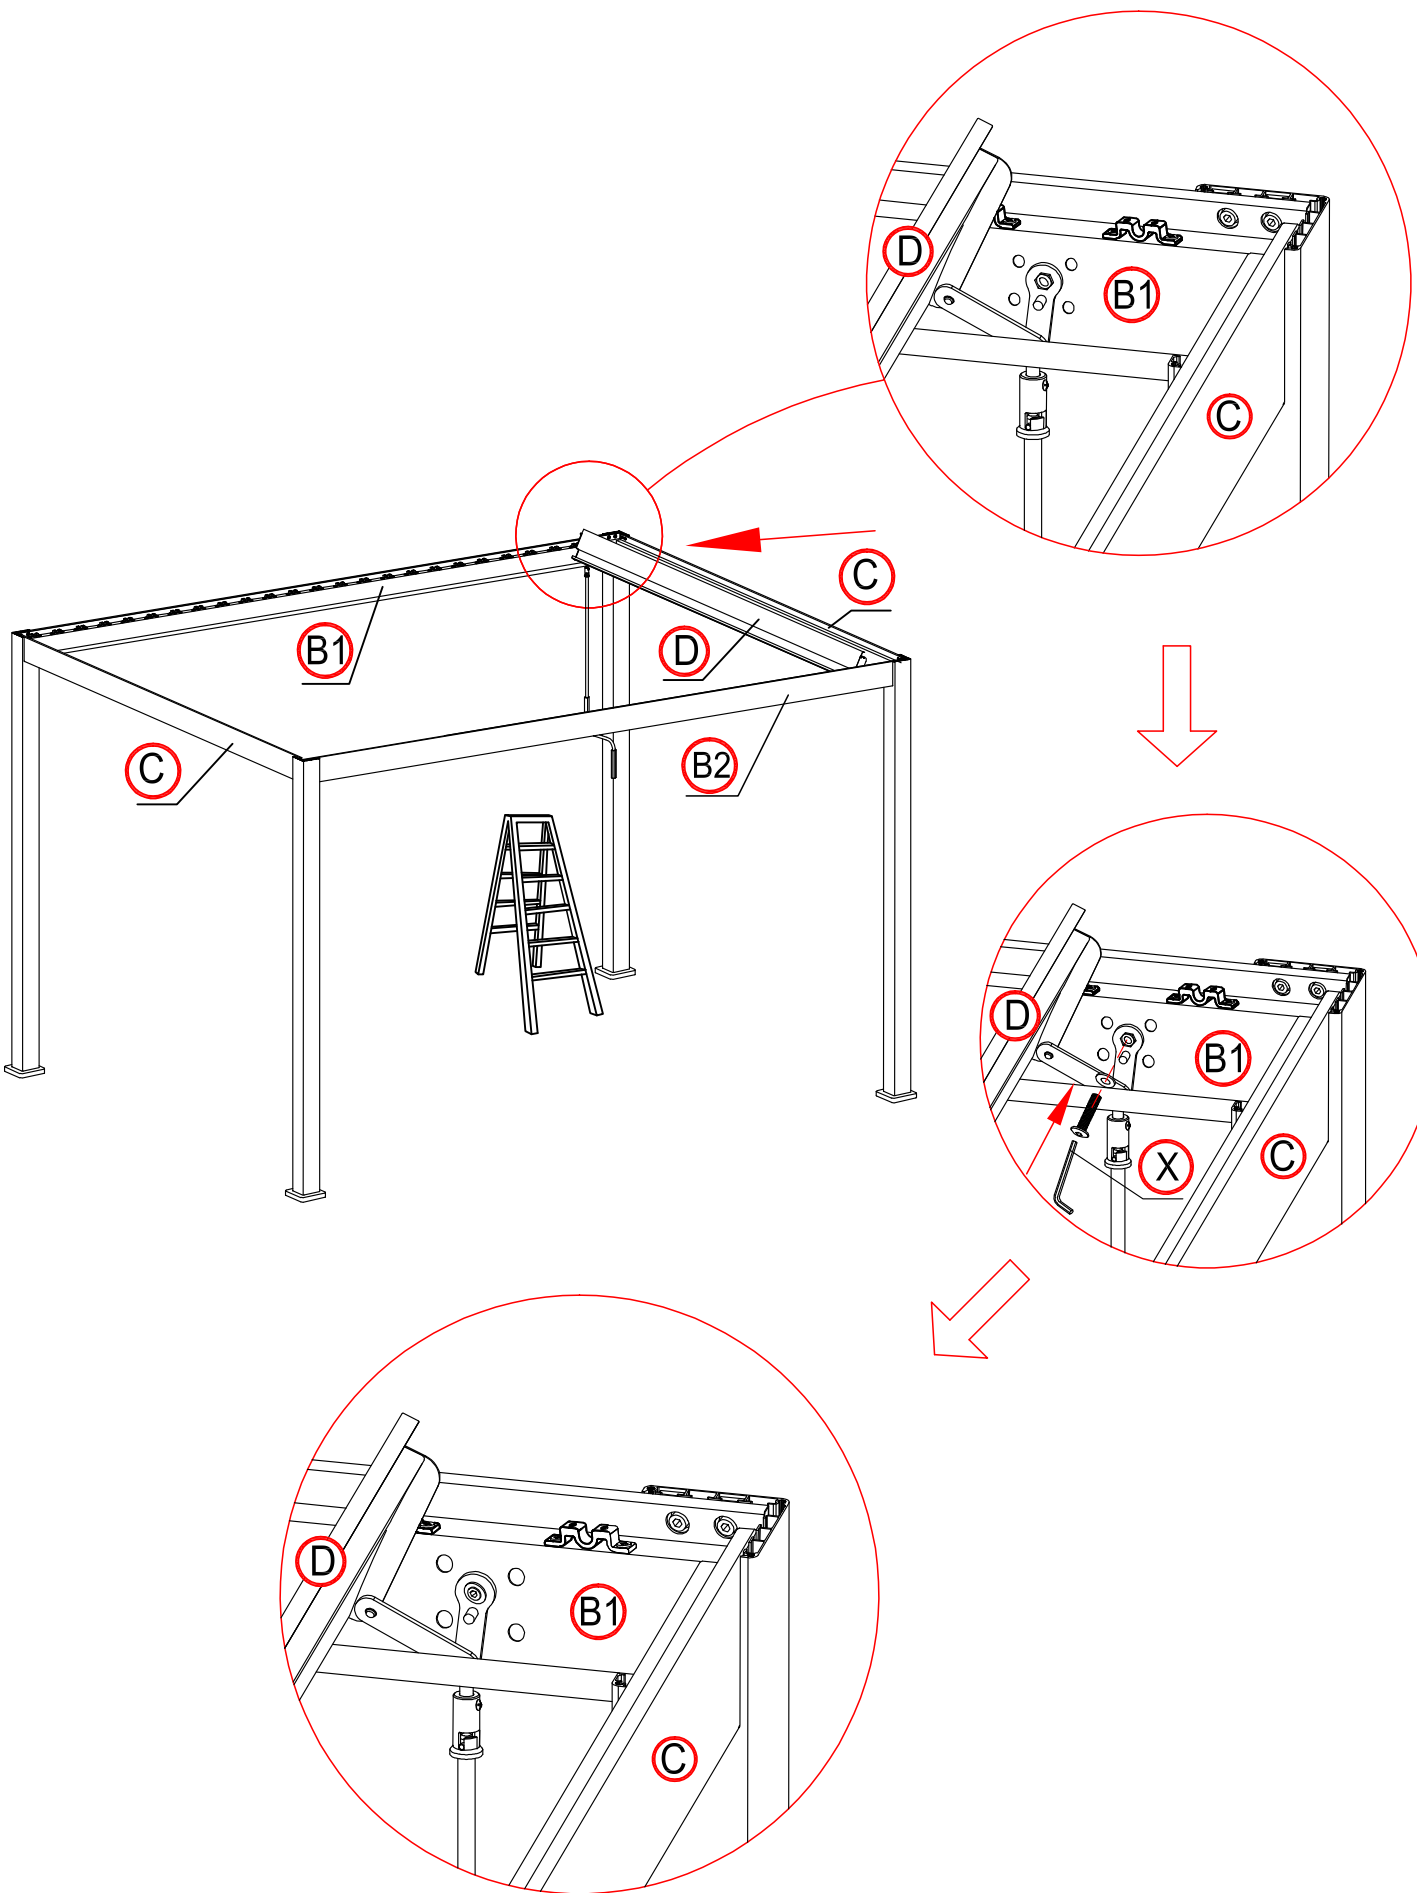

Warning

In snow season or in case of snow forecast open up your shutters in vertical position to avoid any damaging on your pergola.

What you need?

glove

knife

hammer

Safety hat

tapeline

electric screw driver

ladder

1

2

×1 time

×24 times

Make the shutter as vertical.

×4 times