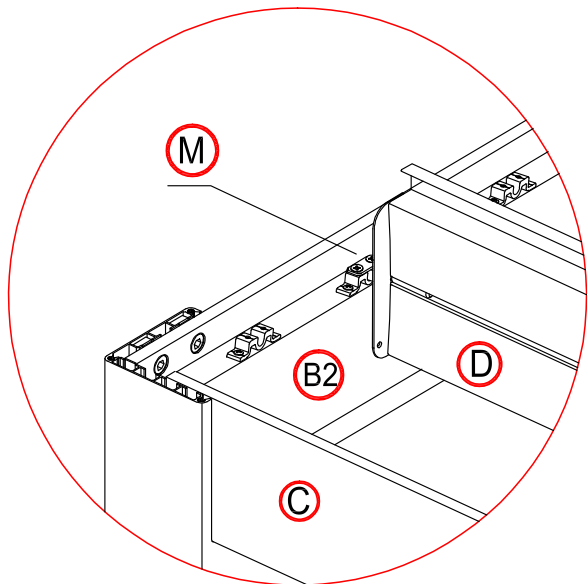

electric screw driver

ladder

1

2

×1 time

×24 times

Make the shutter as vertical.

×4 times