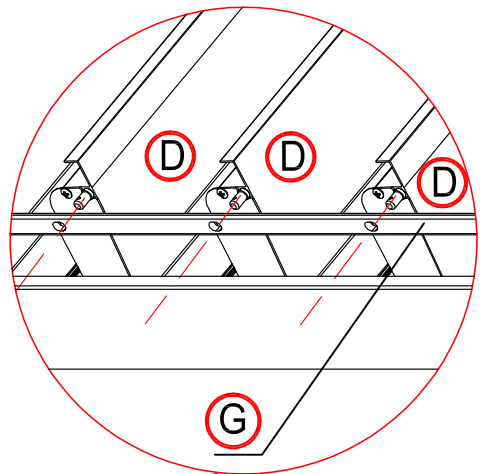

REF	PICTURE	QTY
A		4PCS
B1		1PC
B2		1PC
C		2PCS
D		25PCS
G		1PC
H		1PC

REF	PICTURE	QTY
I		4PCS
J		4PCS
K		51PCS
L		1PC
M		52PCS
N		4PCS
O		24PCS
P	 M5x12mm	104PCS
Q	 4.2x25mm	104PCS

REF	PICTURE	QTY
R	 5.5x19mm	12PCS
S		29PCS
V		1PC
W		16PCS
X		1PC
Y		2PCS

Warning

In snow season or in case of snow forecast open up your shutters in vertical position to avoid any damaging on your pergola.

What you need?

glove

knife

hammer

Safety hat

tapeline

electric screw driver

ladder

1

2

×1 time

×24 times

Make the shutter as vertical.

×4 times