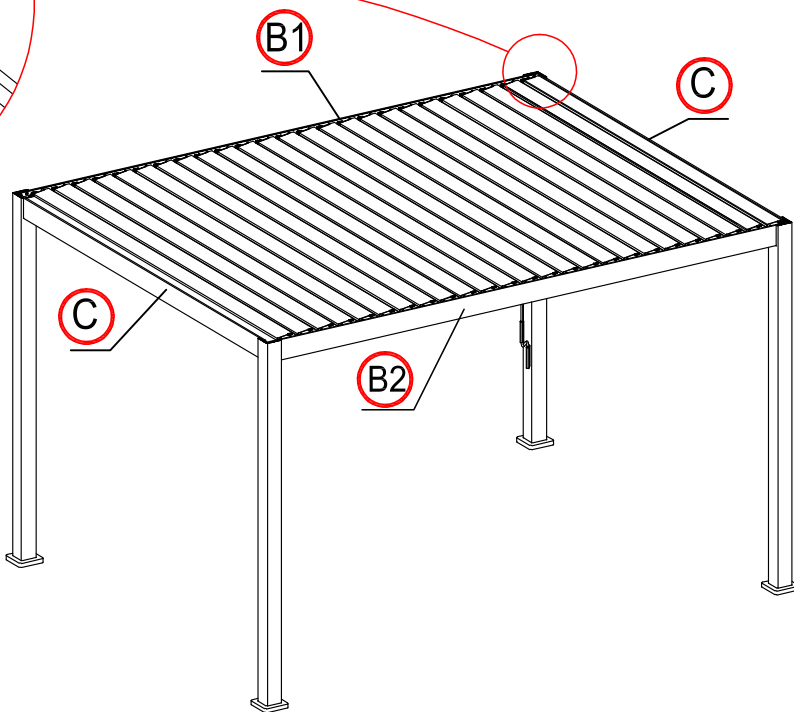

electric screw driver

ladder

1

2

×1 time

×24 times

Make the shutter as vertical.

×4 times