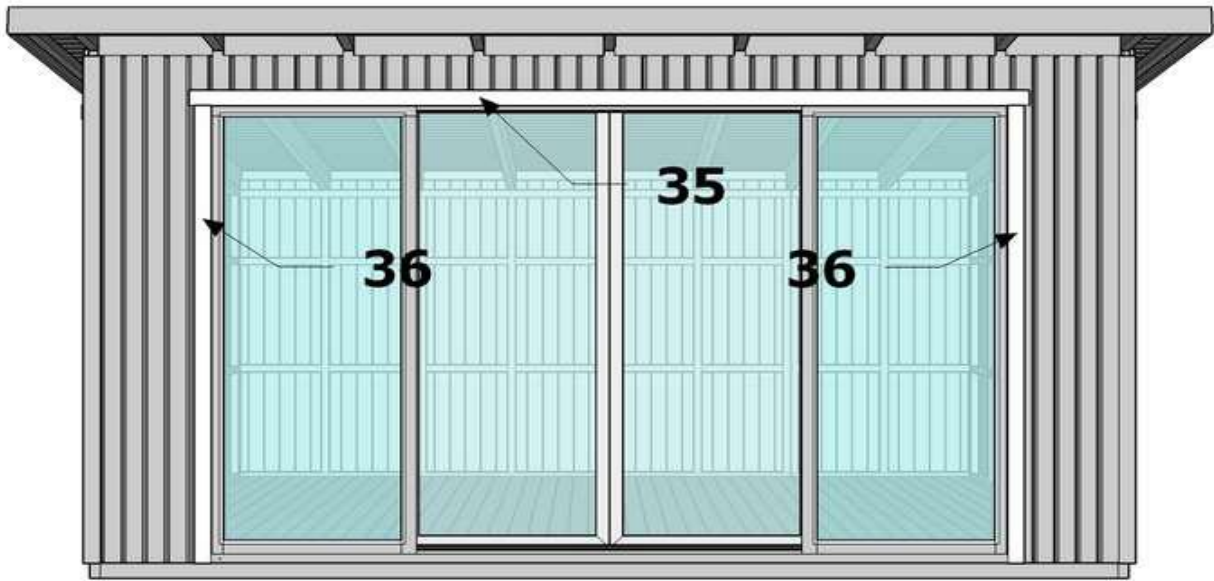

Wood Cabin Luzern

Assembly instruction

11/11

+ 36 + 35 30 3,5 x 40

Contact information

Austria

Belgium

Croatia