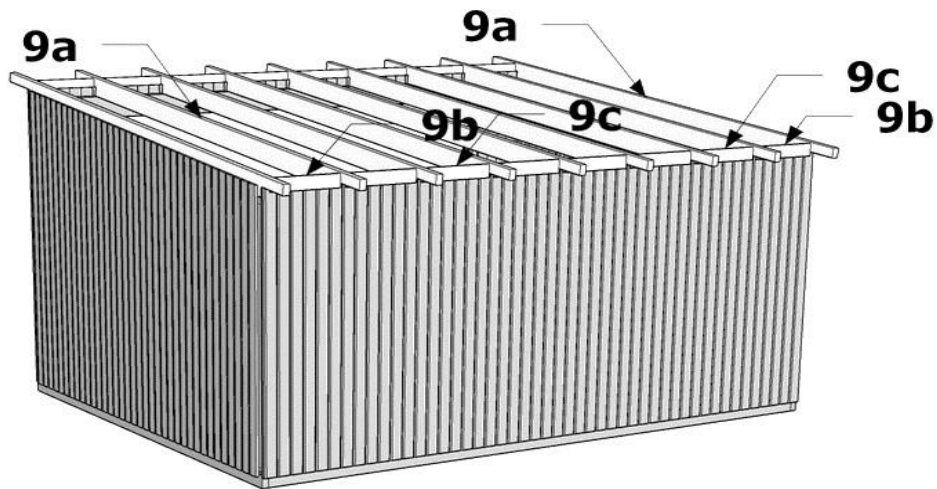

Wood Cabin Luzern

Assembly instruction

5/11

+	outermost	9a	12	4,5 x 80
+	inner	9a	14	40x40x40
			84	3,5 x 40
+	9b	+ 9c	64	3,5 x 40