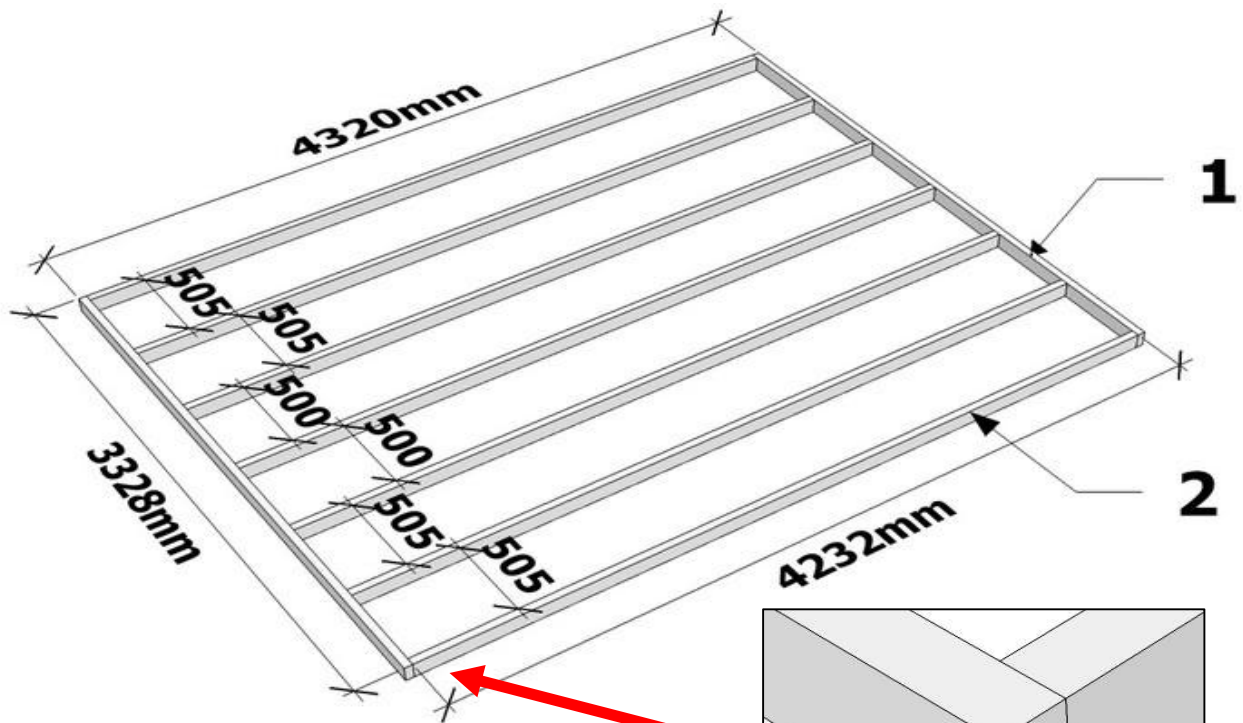

Wood Cabin Luzern

Assembly instruction

1/11