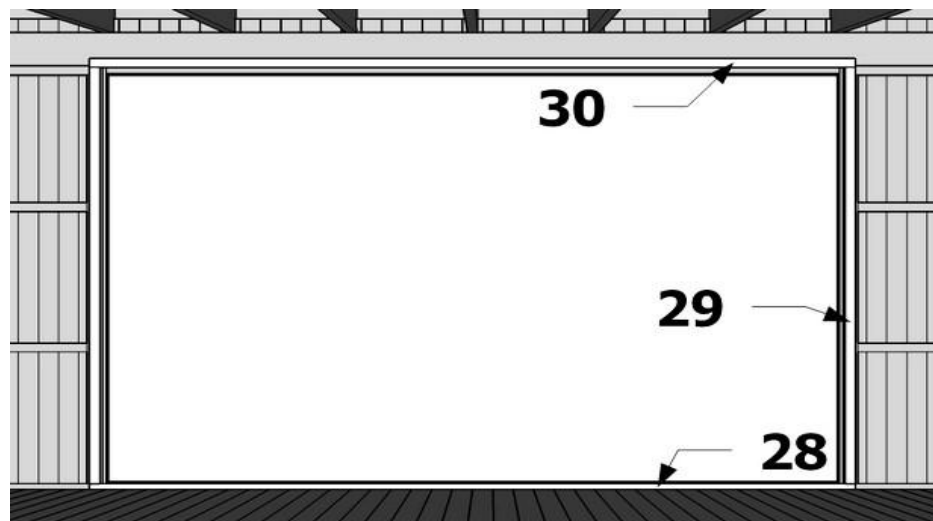

Johanna window assembly instruction

... and after that:
... und danach: